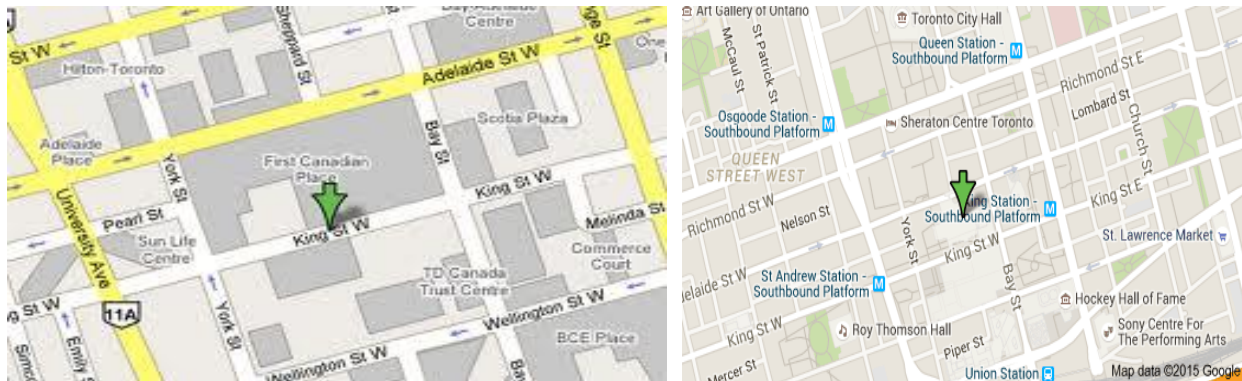

## Location

DRI Capital is located in the heart of the Financial Industry downtown Toronto, minutes from Union Station; approximately 25 minutes from the Toronto Pearson International Airport (YYZ) and 15 minutes from the Billy Bishop Toronto City Airport (YTZ).

## Address

DRI Capital Inc.  
100 King Street West - Suite 7250  
Toronto, ON M5X 1B1

For directions from Toronto Pearson International Airport, please click [here](#)  
For information on the new Union/Pearson (UP Express) Train, please click [here](#)  
For directions from Billy Bishop Toronto City Airport, please click [here](#)  
Taxi service is readily available at each airport for transport to our offices.

### **Fairmont Royal York** (6 minute walk)

100 Front Street West  
Toronto, ON M5J 1E3  
416-368-2511

[Website](#)

### **Hilton Toronto** (6 minute walk)

145 Richmond Street West  
Toronto, ON M5H 2L2  
416-869-3456

[Website](#)

For directions from the Fairmont Royal York, please click [here](#).  
For directions from the Hilton Toronto, please click [here](#).